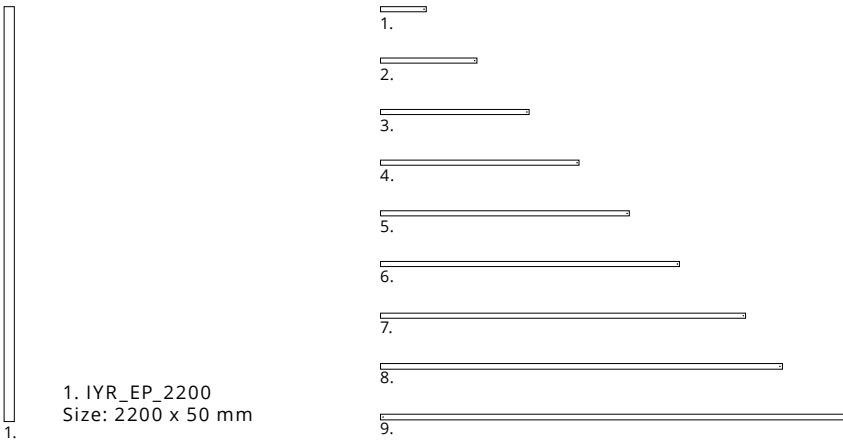

Posts and Bars

End posts and door bar connectors

1. IYR_EP_2200
Size: 2200 x 50 mm

1. IYR_DB_450
Size: 450 x 50 mm

2. IYR_DB_950
Size: 950 x 50 mm

3. IYR_DB_1450
Size: 1450 x 50 mm

4. IYR_DB_1950
Size: 1950 x 50 mm

5. IYR_DB_2450
Size: 2450 x 50 mm

6. IYR_DB_2950
Size: 2950 x 50 mm

7. IYR_DB_3450
Size: 3450 x 50 mm

8. IYR_DB_3950
Size: 3950 x 50 mm

9. IYR_DB_4450
Size: 4450 x 50 mm