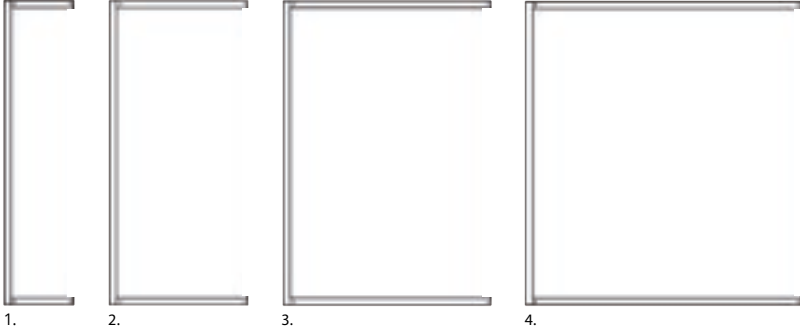

In Your Room

Open Modules

C shaped open modules

1. IYR_OCM_5002200
Size: 500 x 2200 mm

2. IYR_OCM_10002200
Size: 1000 x 2200 mm

3. IYR_OCM_15002200
Size: 1500 x 2200 mm

4. IYR_OCM_20002200
Size: 2000 x 2200 mm