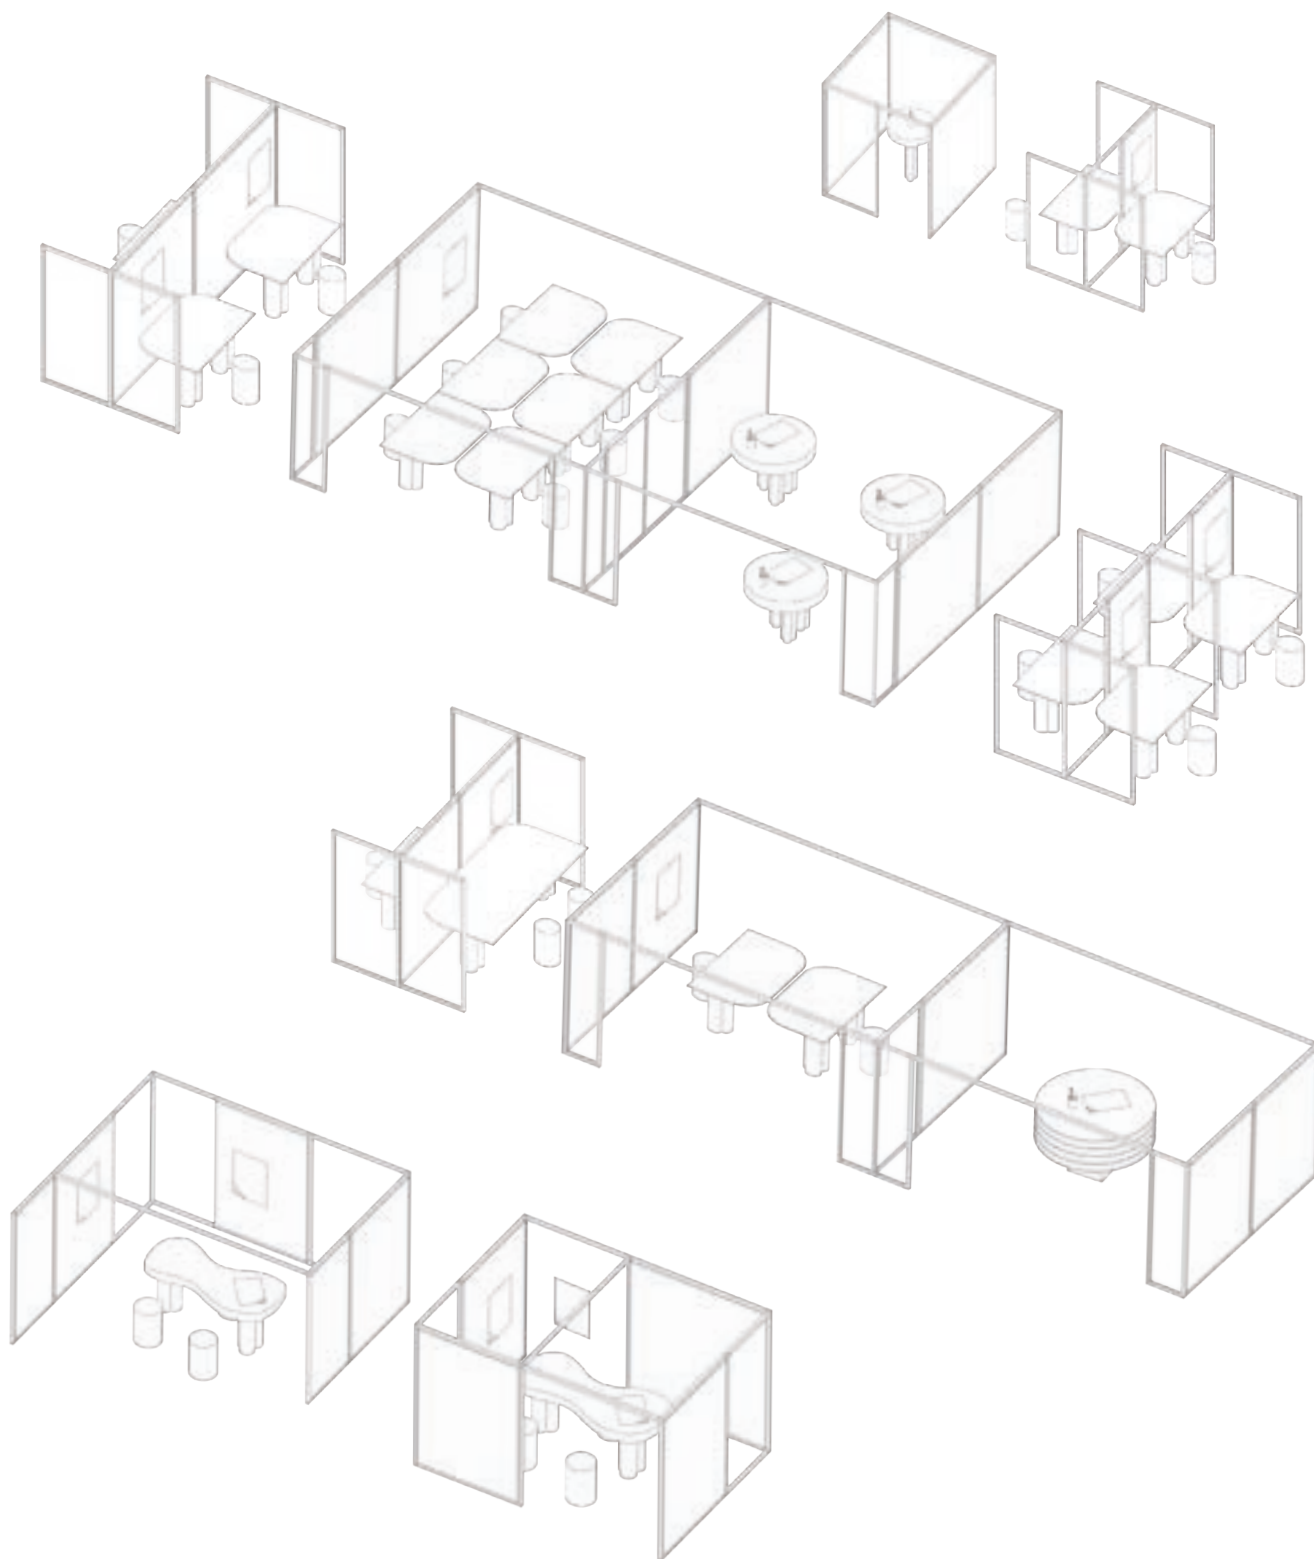

Specification Sheet

In Your Room