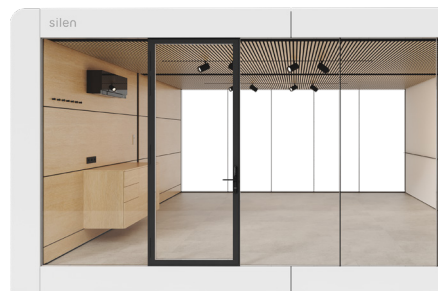

TELEFONBOKS.DK

Som en del af Haubjerg Indretnings mission vil vi gerne øge fokus på at løse hverdagens udfordringer med støj i det private og offentlige rum. Derfor tilbyder vi konceptet telefonboks.dk. Vi har Danmarks bredeste udvalg af telefonbokse, stillebokse og mødebokse, som giver os mulighed for at tilpasse de mange behov, ønsker og krav som bliver stillet til det optimale arbejdsmiljø hvor der er fokus på trivsel og velvære.